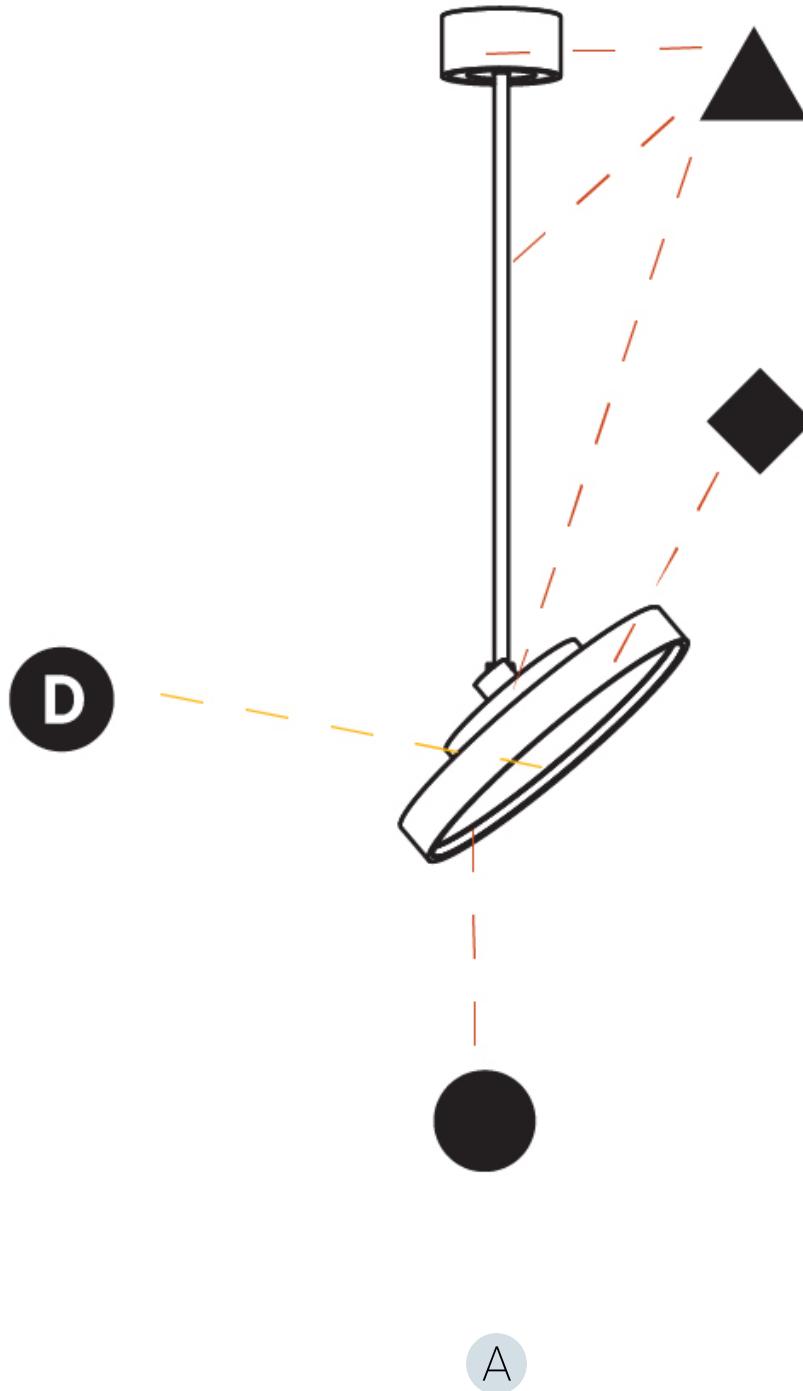

SIGN DIVA FLEX KORONA SUSPENSION

A30863-

PROJECT _____

TYPE _____

SPECIFIER _____

QUANTITY _____

DATE _____